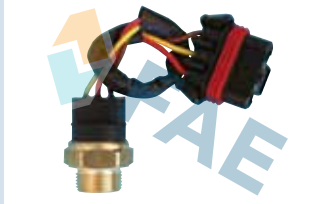

Ref. 38300

Suitable / Reemplaza:
G.M. 90355743
Opel 1338504

100° - 95°
110° - 105°

22x1,5

Cable 230 mm.
4 car applications.