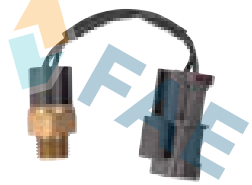

84° - 79°
88° - 83°

22x1,5

60 car applications.

Ref. 37750

Suitable / Reemplaza:
Nissan 21595-40F00

97° - 92°

16x1,5

Cable 140 mm.
6 car applications.