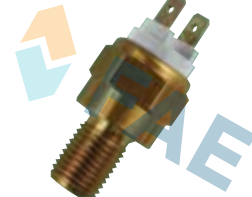

Ref. 36300

Suitable / Reemplaza:

Rover PEJ 10005

6,35 mm

90° - 82°

14x1,5

HIGH TEMPERATURE.
ALTA TEMPERATURA.
HAUTE TEMPERATURE.
3 car applications.