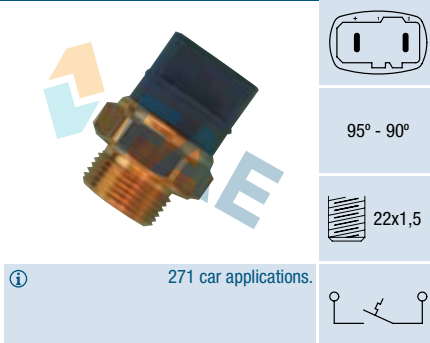

Ref. 36370

Suitable / Reemplaza:
Audi 811 959 481
893 959 481

95° - 90°

22x1,5

① 271 car applications.

Ref. 36420

Suitable / Reemplaza:
Honda 37770-PH7-661
37770-PH7-662
Rover JPC 10001