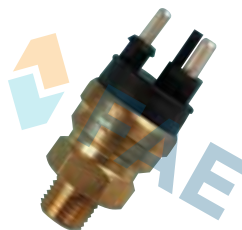

Ref. 34310

Suitable / Reemplaza:

Mercedes 006 545 91 24

100°

14x1,5

30 car applications.