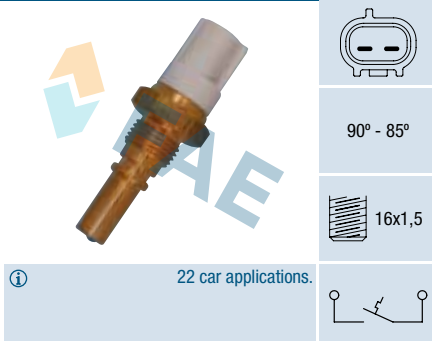

Ref. 36545

Suitable / Reemplaza:

Toyota 89428-20110

90° - 85°

22 car applications.

Ref. 36580

Suitable / Reemplaza:

Toyota 89428-14070