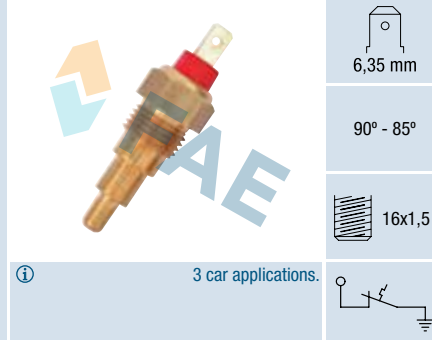

13 car applications.

Ref. 37560

Suitable / Reemplaza:
Nissan 21595-36A00

92° - 82°

16x1,5

Cable 75 mm.
6 car applications.

Ref. 37620

Suitable / Reemplaza:
Mazda BJ01-18-840
E508-18-840 A
F8B5-18-840 A