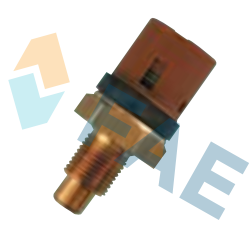

Ref. 34300

Suitable / Reemplaza:

Renault 77 00 805 614

120°

14x1,25

2 car applications.