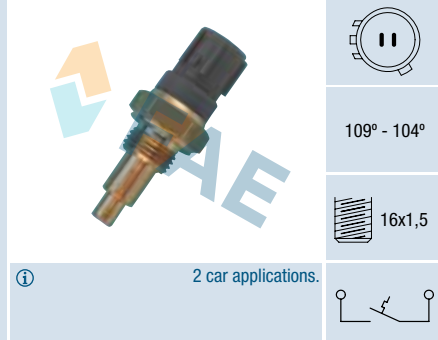

109° - 104°

16x1,5

① 2 car applications.

Ref. 36390

Suitable / Reemplaza:
Honda 37773-PH1-003
37773-PH1-621
37773-PH2-004
37773-PH2-621
37773-PT0-004
Rover PEJ 100080