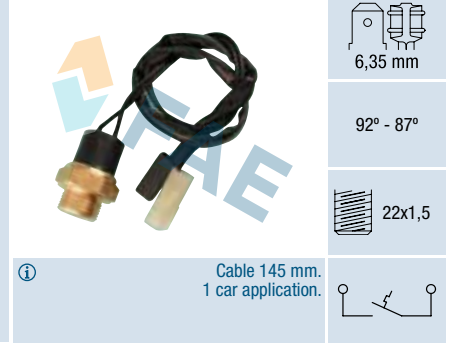

Ref. 37501

Suitable / Reemplaza:
Fiat 7591326