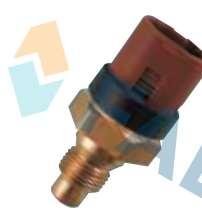

Ref. 34100

Suitable / Reemplaza:

Renault 77 00 810 879

120°

14x1,25

① 101 car applications.