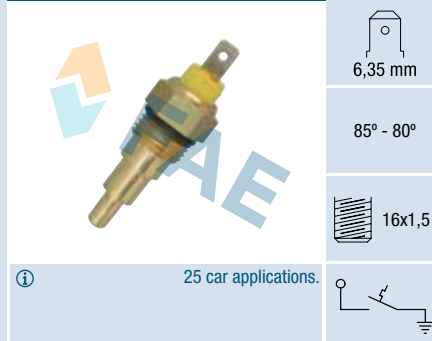

6,35 mm

85° - 80°

16x1,5

25 car applications.