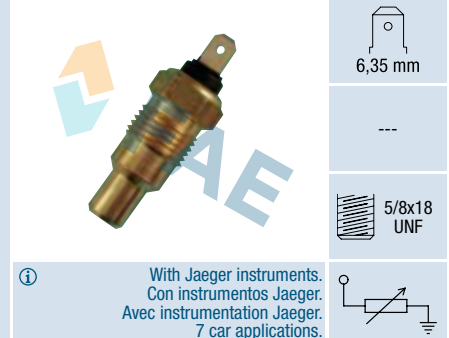

Ref. 31400

Suitable / Reemplaza:
Nissan 25080-G9501
25080-G9600
25080-G9602