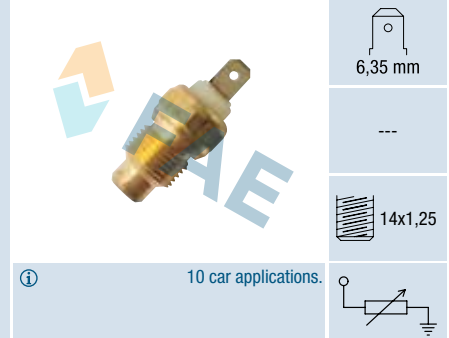

Ref. 31400

Suitable / Reemplaza:
Nissan 25080-G9501
25080-G9600
25080-G9602

Ref. 31360

Suitable / Reemplaza:
Volvo 460191
460191-0

Ref. 31450

Suitable / Reemplaza:
Volvo 3205685
3205685-5

Ref. 31370

Suitable / Reemplaza:
Citroën 0.042.790.300
97.509.510
9750951080
Fiat 1337.72
Peugeot 0042790300
Talbot