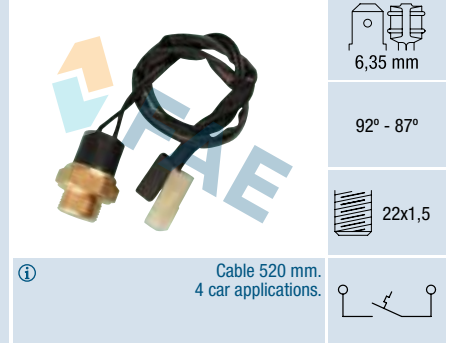

Ref. 37500

Suitable / Reemplaza:
Fiat 4478950
4478951
4478952
5951985
5951987
Seat 3939836
4478950