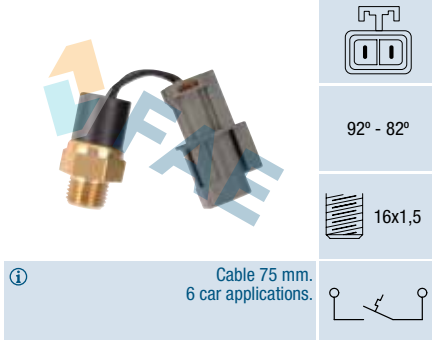

Ref. 37560

Suitable / Reemplaza:
Nissan 21595-36A00

92° - 82°

16x1,5

Cable 75 mm.
6 car applications.

Ref. 37620

Suitable / Reemplaza:
Mazda BJ01-18-840
E508-18-840 A
F8B5-18-840 A