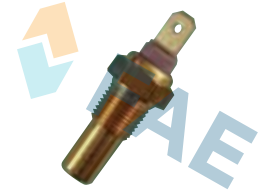

Ref. 31270

Suitable / Reemplaza:
Ford 1784077
6076967
81AB-10884-AA
C4AH-10884
C4AH-10884-A

6,35 mm

1/8x27 NPTF

10 car applications.

Ref. 31210

Suitable / Reemplaza:
Jaguar C34 812
C40 106
DAC 2583
Rover 13H 9129
150 843
560 855
568 055
GTR 108
GTR 126
PRC 8003
RTC 3679