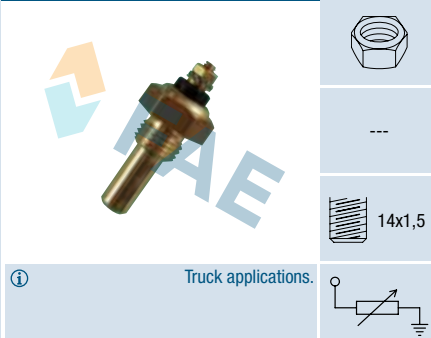

Ref. 30300

Suitable / Reemplaza:
M.B.Trucks345 542 77 17
Scania 1112819
309065