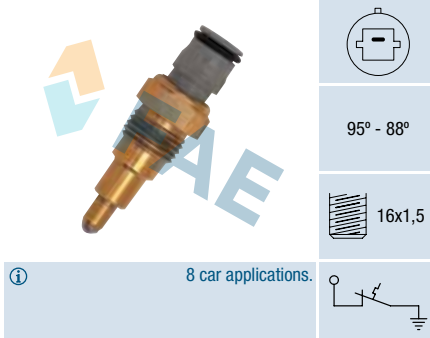

Ref. 36140

Suitable / Reemplaza:
Toyota 89428-30031

95° - 88°

16x1,5

① 8 car applications.

Ref. 36200

Suitable / Reemplaza:
G.M. 90336458
Opel 1341014