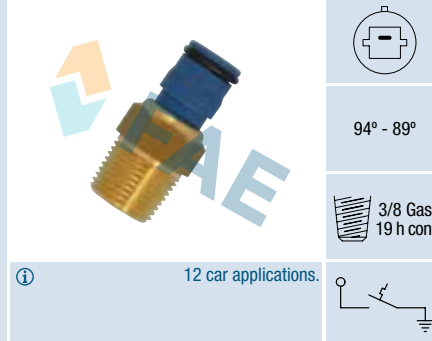

94° - 89°

12 car applications.