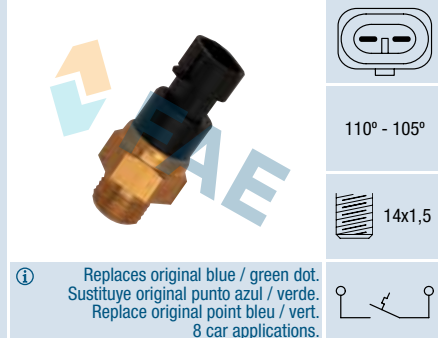

110° - 105°

14x1,5

① Replaces original blue / green dot.
Sustituye original punto azul / verde.
Replace original point bleu / vert.
8 car applications.