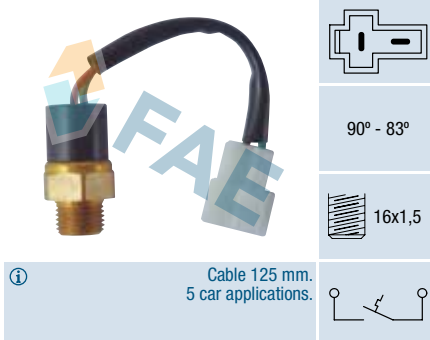

Ref. 36360

Suitable / Reemplaza:
Nissan 21595-01B00
21595-03B60

90° - 83°

16x1,5

① Cable 125 mm.
5 car applications.

Ref. 36410

Suitable / Reemplaza:
Honda 37773-P13-004