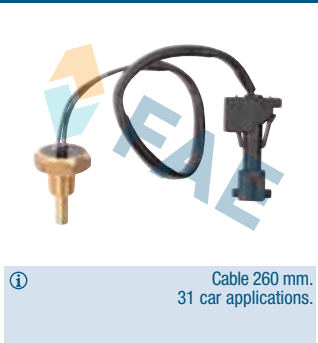

Suitable / Reemplaza:
M.B.Trucks 003 153 84 28

① Commercial vehicles applications.

Ref. 32740

Suitable / Reemplaza:
Saab 91 82 205

① Cable 260 mm.
38 car applications.

Ref. 32741

Suitable / Reemplaza:
Saab 90 490 017
91 82 270