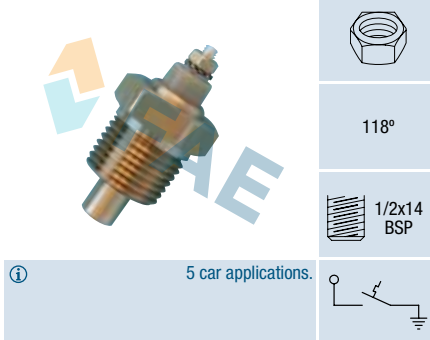

100°

Cable 490 mm.
14 car applications.

Ref. 35910

Suitable / Reemplaza:
Alfa Romeo 60812291
Fiat 7768149

60°

Cable 375 mm.
19 car applications.

Ref. 35950

Suitable / Reemplaza:
Ford E3TZ-10884-A
SW-1784