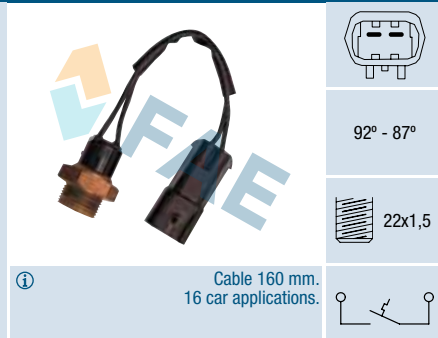

92° - 87°

22x1,5

① Cable 160 mm.
16 car applications.