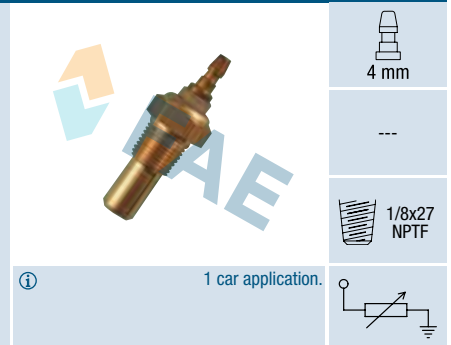

10x1,5

Cable 190 mm.
41 car applications.

Ref. 32480

Suitable / Reemplaza:
Land Rover YCB 10019

4 mm

1/8x27
NPTF

1 car application.

Ref. 32500