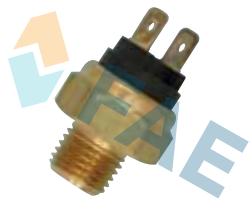

Ref. 35500

Suitable / Reemplaza:

Alfa Romeo 60537203

6,35 mm

45°

14x1,5

① 19 car applications.