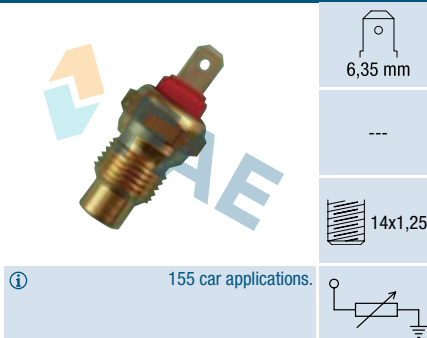

Ref. 31400

Suitable / Reemplaza:
Nissan 25080-G9501
25080-G9600
25080-G9602

Ref. 31360

Suitable / Reemplaza:
Volvo 460191
460191-0

Ref. 31450

Suitable / Reemplaza:
Volvo 3205685
3205685-5

Ref. 31370

Suitable / Reemplaza:
Citroën 0.042.790.300
97.509.510
9750951080
Fiat 1337.72
Peugeot 0042790300
Talbot