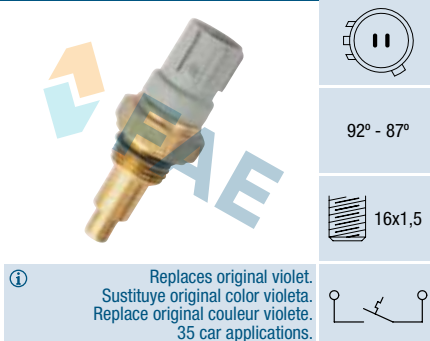

92° - 87°

16x1,5

① Replaces original violet.
Sustituye original color violeta.
Replace original couleur violette.
35 car applications.

Ref. 36435

Suitable / Reemplaza:
Honda 37761PDA-E01