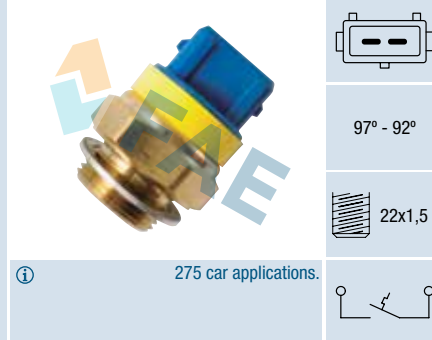

Ref. 37530

Suitable / Reemplaza:
Nissan 21595-60A00

95° - 90°

16x1,5

Cable 140 mm.
10 car applications.

Ref. 37580

Suitable / Reemplaza:
Citroën 96.064.561
Peugeot 1264.26
1264.37
1264.40

97° - 92°