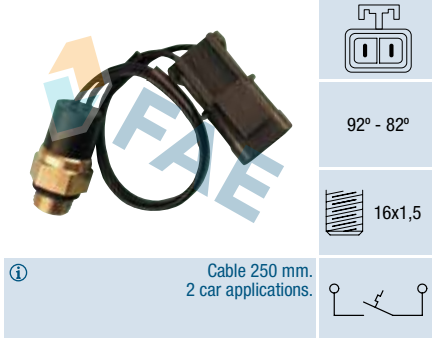

22x1,5

275 car applications.

Ref. 37540

Suitable / Reemplaza:
Nissan 21595-01E00

92° - 82°

16x1,5

Cable 250 mm.
2 car applications.

Ref. 37601