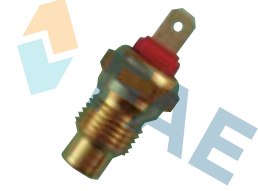

Ref. 31590

Suitable / Reemplaza:

Fiat 7542186
7548005
7588803
7588883

6,35 mm

14x1,25

① 29 car applications.