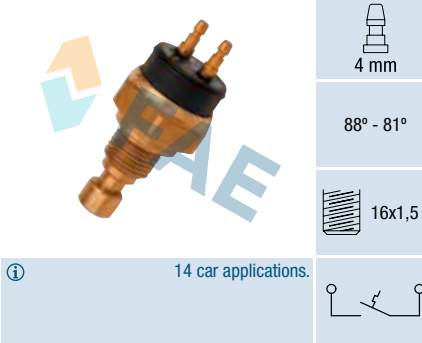

Ref. 37440

Suitable / Reemplaza:
Nissan 21595-M0205
21595-M0206