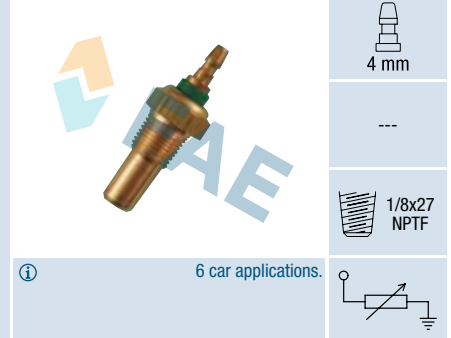

4 mm

1/8x27
NPTF

6 car applications.

Ref. 32427 **NEW**

Suitable / Reemplaza:

Citroën 1338 F0
Ford 1121670
1320256
1483838
1557880
1710153
1742823
1770525
9C11-6G004-DA
9C11-6G004-DB
9C11-6G004-DC
9C11-6G004-DD
XS7F-6G004-AB
XS7F-6G004-AC
XS7F-6G004-AD
Jaguar JDE 10862
JDE 3422
JDE 8253
Peugeot 1338.F0