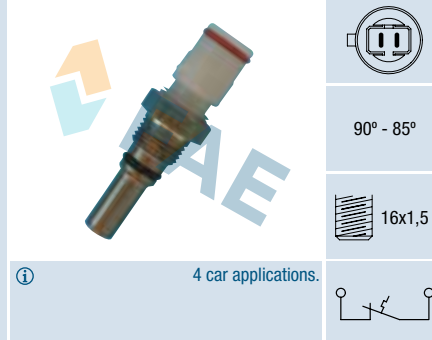

90° - 85°

38 car applications.

Ref. 36570

Suitable / Reemplaza:

Toyota 89428-15020
89428-15030

90° - 85°

4 car applications.

Ref. 36545