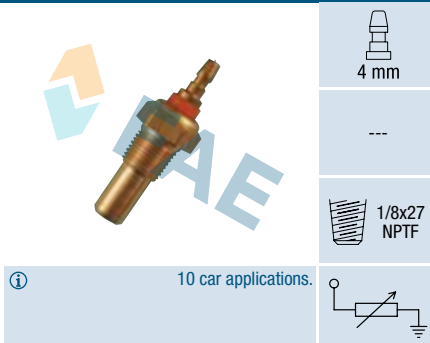

Ref. 32450

Suitable / Reemplaza:
Rover GTR 172
GTR 183

4 mm

1/8x27
NPTF

10 car applications.

Ref. 32510

Suitable / Reemplaza:
Mercedes 008 542 56 17
VW 062 919 501