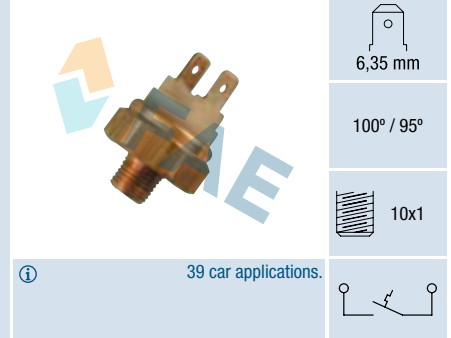

Suitable / Reemplaza:
Volvo 3435172-6

6,35 mm

100° / 95°

10x1

39 car applications.

Ref. 35770

Suitable / Reemplaza:
Mercedes 005 545 70 24
006 545 44 24

100°