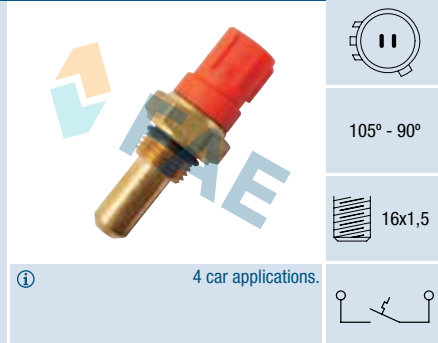

105° - 90°

16x1,5

① 4 car applications.

Models with Air Conditioned.
For oil temperature.
Modelos con Aire Acondicionado.
Para temperatura de aceite.
Modèles avec Air Conditionné.
Par température d'huile.