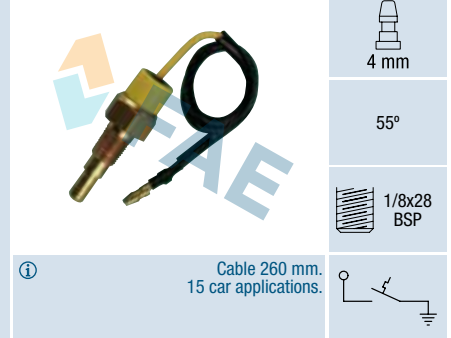

14x1,25

2 car applications.

Ref. 35790

Suitable / Reemplaza:
G.M. 97081229
Opel 1338453

4 mm

55°

1/8x28
BSPCable 260 mm.
15 car applications.

Ref. 35720