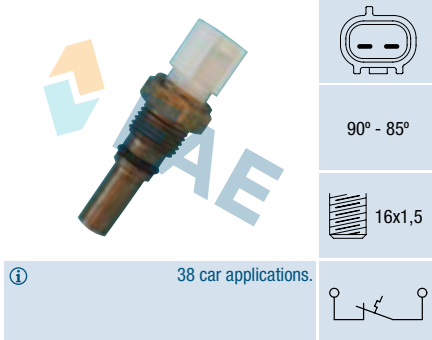

Ref. 36565

Suitable / Reemplaza:

Daihatsu 8343087104000

94° - 89°

12 car applications.

Ref. 36540

Suitable / Reemplaza:

Toyota 89428-33010