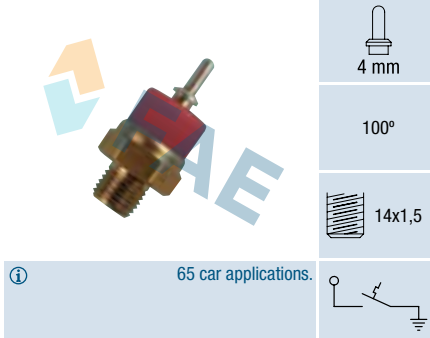

Suitable / Reemplaza:
Volvo 3435172-6

6,35 mm

100° / 95°

10x1

39 car applications.

Ref. 35770

Suitable / Reemplaza:
Mercedes 005 545 70 24
006 545 44 24

100°