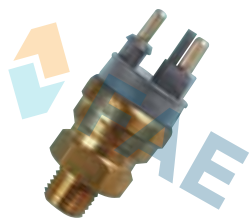

Ref. 38140

Suitable / Reemplaza:
Mercedes 006 545 61 24

105° - 100°
120° - 115°

17 car applications.