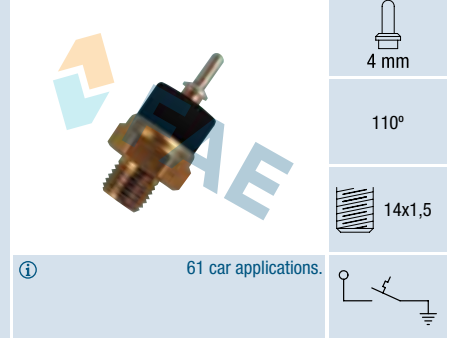

4 mm

110°

14x1,5

61 car applications.