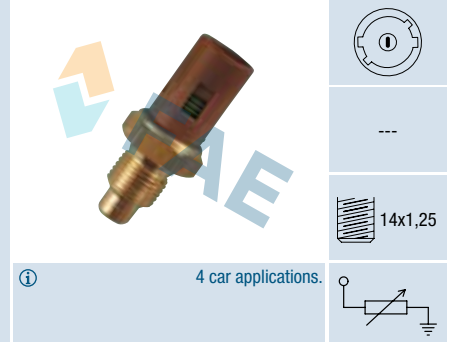

Ref. 32500

Suitable / Reemplaza:
Renault 77 00 809 909

14x1,25

4 car applications.