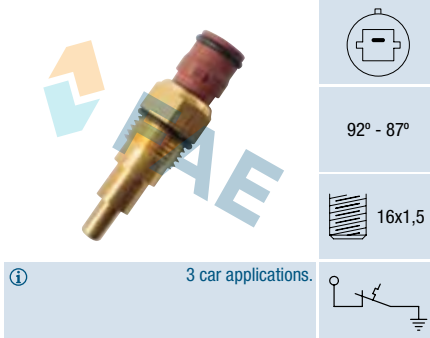

Ref. 36130

Suitable / Reemplaza:
Toyota 89428-10031

92° - 87°

16x1,5

① 3 car applications.

Ref. 36190

Suitable / Reemplaza:
G.M. 90449435
Opel 1341030