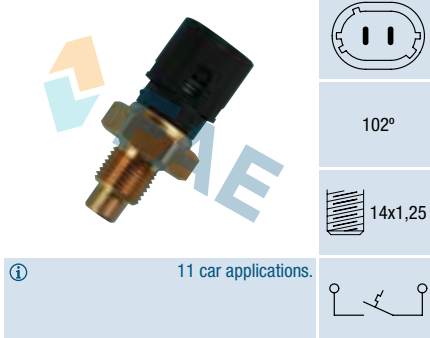

Ref. 35720

Suitable / Reemplaza:
Renault 77 00 260 972

102°

14x1,25

11 car applications.

Ref. 35800

Suitable / Reemplaza:
G.M. 90336749
Opel 1341013
Volvo 3207365-2