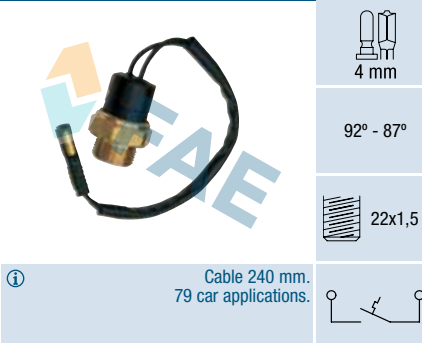

Ref. 37490

Suitable / Reemplaza:
Fiat 4424393
4439631
4477079
4477080
4477081
82413644
82435465
Seat 3934296
4439631
4477081
RF-952600.01
SE-141947000 C
Yugo 46622892