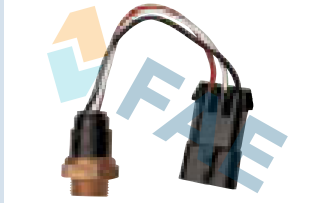

Ref. 38290

Suitable / Reemplaza:
Fiat 82470016

88° - 83°
92° - 87°

22x1,5

Cable 190 mm.
5 car applications.