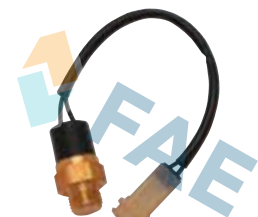

Ref. 36110

Suitable / Reemplaza:

Mitsubishi MB-605079

85° - 80°

16x1,5

① Cable 110 mm.
3 car applications.

Ref. 36060

Suitable / Reemplaza:

Renault 77 00 739 708
Volvo 1276229
1276229-0
1378504
1378504-3
3206773-8