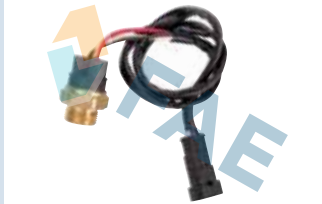

Ref. 38280

Suitable / Reemplaza:
Alfa Romeo60606532

92° - 87°
97° - 92°

22x1,5

Cable 560 mm.
5 car applications.