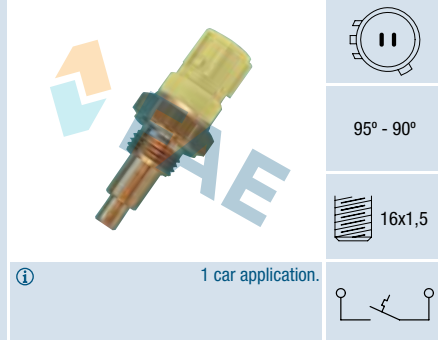

95° - 90°

16x1,5

① 1 car application.