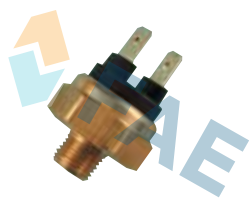

Ref. 35430

Suitable / Reemplaza:

Seat-VW 027 919 369 B

6,35 mm

45°

10x1

① 16 car applications.