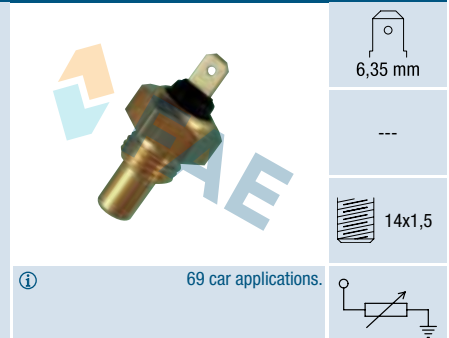

Ref. 31460

Suitable / Reemplaza:
Alfa Romeo 530 438
60504210
60751206
Pegaso 648.190