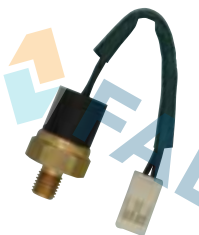

Ref. 35855

Suitable / Reemplaza:
Fiat 46409675

60°

Models with Air Conditioned.
Modelos con Aire Acondicionado.
Modèles avec Air Conditionné.
Cable 128 mm. 8 car applications.