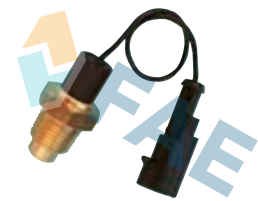

16x1,5
con.

① Cable 177 mm.
1 car application.

**Ref. 32570**

Suitable / Reemplaza:
Rover GTR 179
YCB 10004

1/8x27
NPTF

① 7 car applications.

**Ref. 32620**

Suitable / Reemplaza:
Iveco 4840434