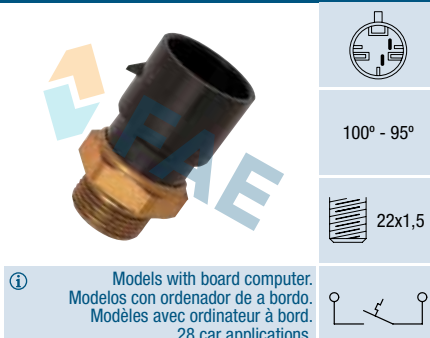

Ref. 36180

Suitable / Reemplaza:
G.M. 90339500
Opel 1341023

100° - 95°

22x1,5

① Models with board computer.
Modelos con ordenador de a bordo.
Modèles avec ordinateur à bord.
28 car applications.

Ref. 36230

Suitable / Reemplaza:
Fiat 82430987
82436409