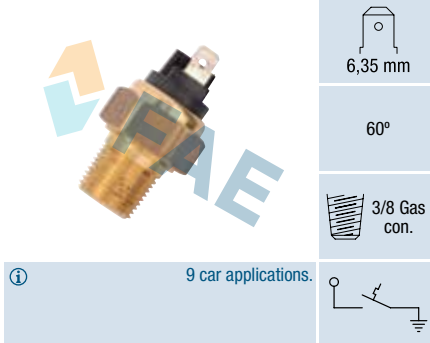

Ref. 35960

Suitable / Reemplaza:
Daihatsu 83440-87705-000

60°

9 car applications.