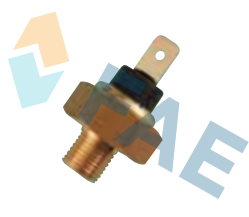

Ref. 35520

Suitable / Reemplaza:

Audi-VW 171 919 521 F

6,35 mm

120°

10x1

① 40 car applications.