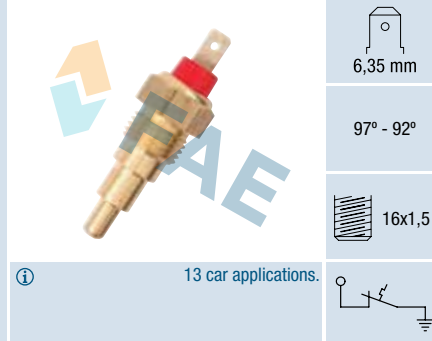

6,35 mm

97° - 92°

16x1,5

13 car applications.