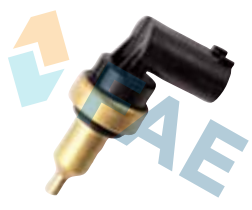

9 mm

① 109 car applications.

Ref. 32650

Suitable / Reemplaza:
Toyota 83420-16050
83420-20040

1/8x28
BSP

① 36 car applications.

Ref. 32706

Suitable / Reemplaza:
Mercedes 000 905 06 00
004 153 97 28