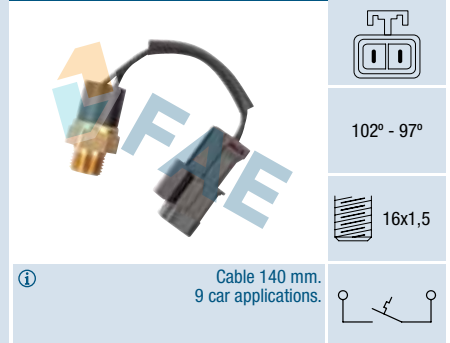

Ref. 37530

Suitable / Reemplaza:
Nissan 21595-60A00

95° - 90°

16x1,5

Cable 140 mm.
10 car applications.

Ref. 37580

Suitable / Reemplaza:
Citroën 96.064.561
Peugeot 1264.26
1264.37
1264.40

97° - 92°