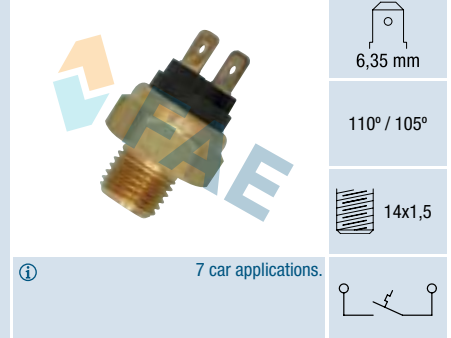

Suitable / Reemplaza:
Renault 77 00 260 972

102°

14x1,25

11 car applications.

Ref. 35800

Suitable / Reemplaza:
G.M. 90336749
Opel 1341013
Volvo 3207365-2

6,35 mm

110° / 105°