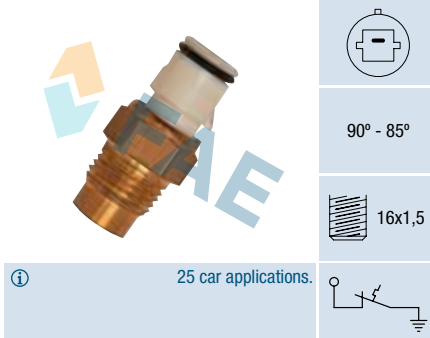

22x1,5

① Cable 235 mm.
27 car applications.

Ref. 36170

Suitable / Reemplaza:
Holden 8942820060
Toyota 89428-20060

90° - 85°

16x1,5

① 25 car applications.

Ref. 36220