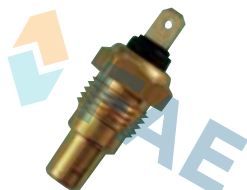

Ref. 31580

Suitable / Reemplaza:

Nissan 25080-89903

6,35 mm

12x1,25

① 55 car applications.