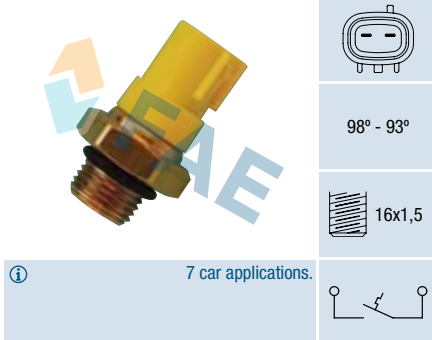

98° - 93°

7 car applications.

Ref. 36560

Suitable / Reemplaza:

Holden 8942712090
Toyota 89427-12090