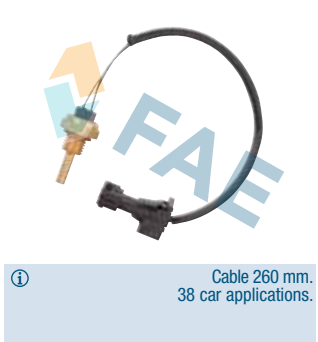

Suitable / Reemplaza:
M.B.Trucks 003 153 84 28

① Commercial vehicles applications.

Ref. 32740

Suitable / Reemplaza:
Saab 91 82 205

① Cable 260 mm.
38 car applications.

Ref. 32741

Suitable / Reemplaza:
Saab 90 490 017
91 82 270