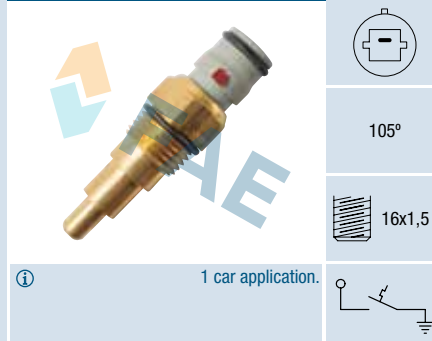

Suitable / Reemplaza:

Toyota 89428-20110

90° - 85°

22 car applications.

Ref. 36580

Suitable / Reemplaza:

Toyota 89428-14070

105°