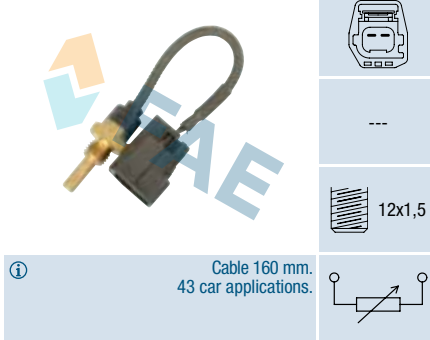

10x1,25

Cable 462 mm.
24 car applications.

Ref. 32425

Suitable / Reemplaza:
Volvo 9125463

12x1,5

Cable 160 mm.
43 car applications.

Ref. 32460

Suitable / Reemplaza:
Land Rover AMR 2273
AMR 3321