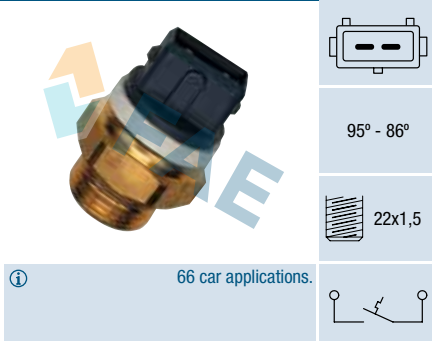

Ref. 37570

Suitable / Reemplaza:
Citroën 96.009.503
Peugeot 1264.23
Suzuki 35331-86CA0
35331-86CB0

95° - 86°

22x1,5

66 car applications.

Ref. 37630

Suitable / Reemplaza:
Chrysler MB-007639
Mitsubishi MB-007639