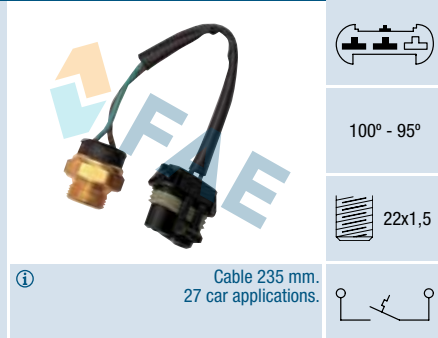

100° - 95°

22x1,5

① Cable 235 mm.
27 car applications.