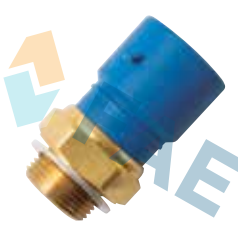

Ref. 38245

Suitable / Reemplaza:
Volvo 30853464

87° - 80°
97° - 90°

22x1,5

Models with Air Conditioned.
Modelos con Aire Acondicionado.
Modèles avec Air Conditionné.
8 car applications.