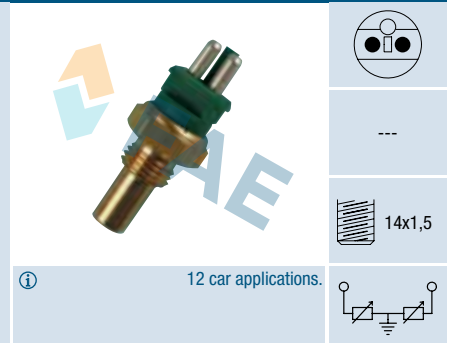

14x1,5

12 car applications.