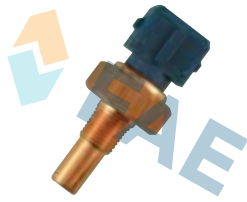

Ref. 32510

Suitable / Reemplaza:
Mercedes 008 542 56 17
VW 062 919 501

14x1,5

12 car applications.

**Ref. 32520**

Suitable / Reemplaza:
Rover GTR 198

1/8x27
NPTF

① 24 car applications.