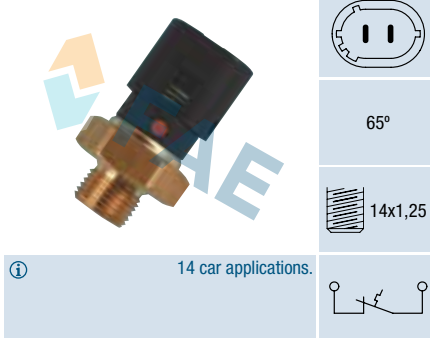

14x1,5

Engines/Motores/Moteurs:
Carburator/Carburador/Carburateur.
10 car applications.

Ref. 35700

Suitable / Reemplaza:
Renault 77 00 790 581

65°

14x1,25

14 car applications.

Ref. 35780