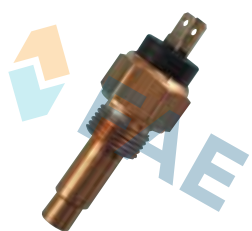

30 car applications.

Ref. 34260

Suitable / Reemplaza:

Alfa Romeo 60563390

115°

18x1,25

1 car application.

Ref. 34321