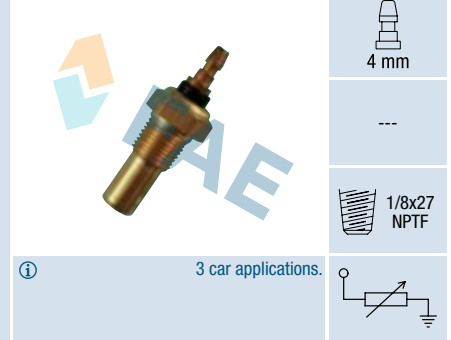

10x1,25

Cable 462 mm.
24 car applications.

Ref. 32425

Suitable / Reemplaza:
Volvo 9125463

12x1,5

Cable 160 mm.
43 car applications.

Ref. 32460

Suitable / Reemplaza:
Land Rover AMR 2273
AMR 3321