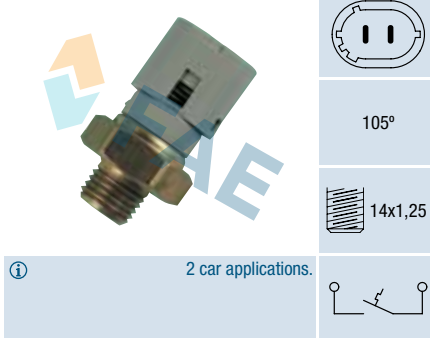

Ref. 35710

Suitable / Reemplaza:
Renault 77 00 855 325

105°

14x1,25

2 car applications.

Ref. 35790

Suitable / Reemplaza:
G.M. 97081229
Opel 1338453