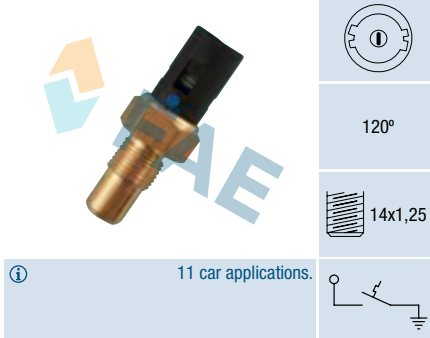

14x1,5

7 car applications.

Ref. 35750

Suitable / Reemplaza:
Renault 77 00 809 907

120°

14x1,25

11 car applications.

Ref. 35810