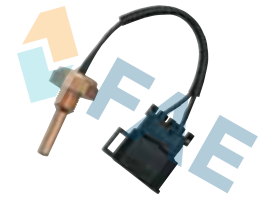

Suitable / Reemplaza:
Ford 6146863
 85BB-10884-AA

3/16

1/8x27
NPTF

9 car applications.

**Ref. 32370**

Suitable / Reemplaza:
Renault 74 39 186 486
Volvo 3545031-1
 9186486

10x1

Cable 142 mm.
75 car applications.