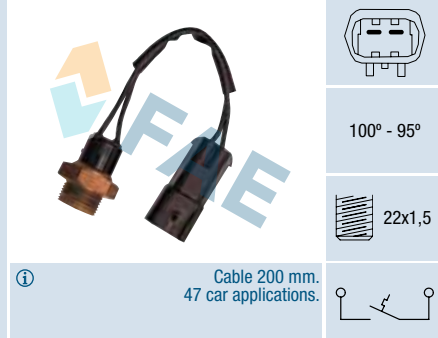

100° - 95°

22x1,5

① Cable 200 mm.
47 car applications.