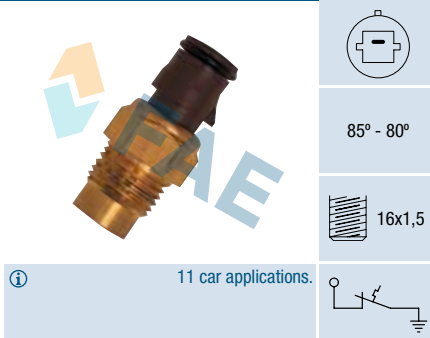

Ref. 36160

Suitable / Reemplaza:
Toyota 89428-10090
89428-10100
89428-10110

85° - 80°

16x1,5

① 11 car applications.

Ref. 36210

Suitable / Reemplaza:
G.M. 90346429
Opel 1341012