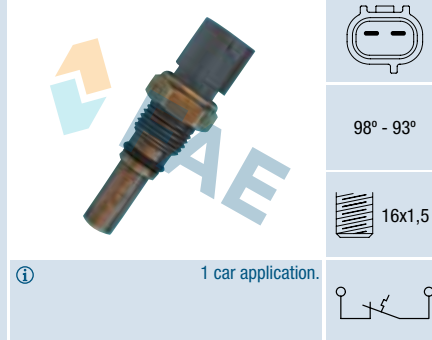

98° - 93°

1 car application.

Ref. 36520

Suitable / Reemplaza:

G.M. 96060143
96063056
96065661
Holden 1760070821
Suzuki 17600-70821
17680-60B10
17680-70B10