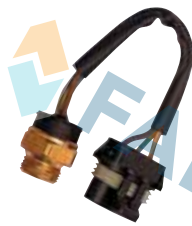

Ref. 38090

Suitable / Reemplaza:
Alfa Romeo 60543482
60593572
60806748
Fiat-Lancia 7576345
7596228

92° - 87°
97° - 92°

Cable 250 mm.
39 car applications.

Ref. 38050

Suitable / Reemplaza:
G.M. 90347532
Opel 1341019