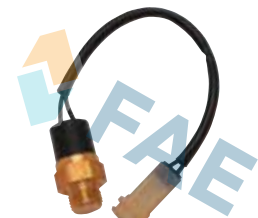

Ref. 36100

Suitable / Reemplaza:

Nissan 21595-01A00
21595-04A00

90° - 85°

16x1,5

① Cable 110 mm.
15 car applications.