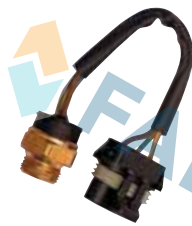

Ref. 38060

Suitable / Reemplaza:
G.M. 90336709
Opel 1341020

100° - 95°
110° - 105°

Cable 220 mm.
8 car applications.