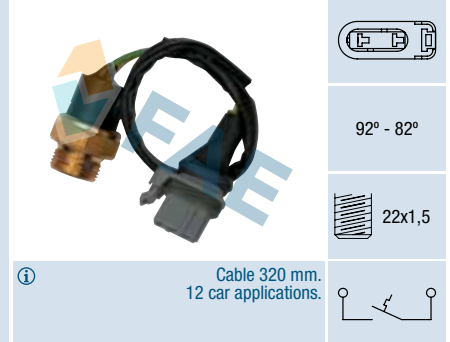

Ref. 37510

Suitable / Reemplaza:
Chrysler T0-777864
Renault 60 06 001 590
60 25 107 024
77 00 777 684
77 00 777 685