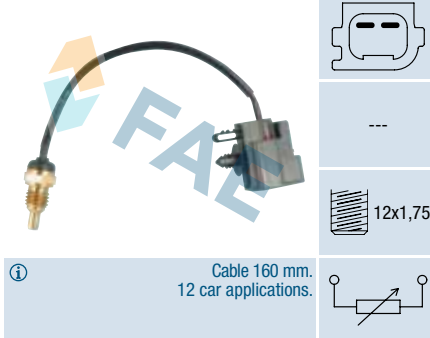

4 mm

1/8x27
NPTF

3 car applications.

Ref. 32426

Suitable / Reemplaza:
Ford 1079267
4074917
98FF-6G004-AC

12x1,75

Cable 160 mm.
12 car applications.

Ref. 32470