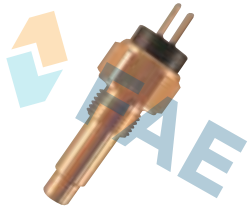

Nissan 25080-9X200

115°

ⓘ Truck applications.

Ref. 34480

Suitable / Reemplaza:

Nissan 25080-9X400

5 / 6,35 mm

115°