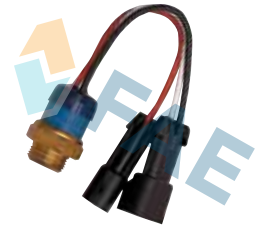

Ref. 38090

Suitable / Reemplaza:
Alfa Romeo 60543482
60593572
60806748
Fiat-Lancia 7576345
7596228

92° - 87°
97° - 92°

Cable 250 mm.
39 car applications.

Ref. 38050

Suitable / Reemplaza:
G.M. 90347532
Opel 1341019