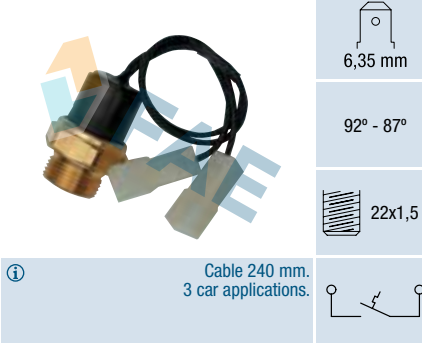

6,35 mm

88° - 74°

22x1,5

① 58 car applications.

**Ref. 37430**

Suitable / Reemplaza:
Fiat 4402824
 4413840
 4413842
Seat 3934328
 HA-952600.00
 HA-952600.01
 HH-952600.00
 HH-952600.01

**Ref. 37500**

Suitable / Reemplaza:
Fiat 4478950
 4478951
 4478952
 5951985
 5951987
Seat 3939836
 4478950