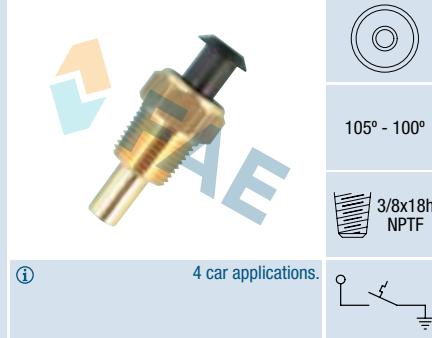

105° - 100°

3/8x18h
NPTF

4 car applications.