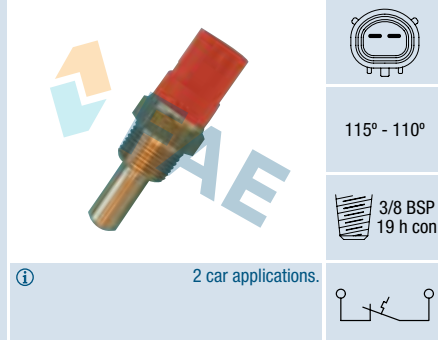

Ref. 36350

Suitable / Reemplaza:
Isuzu 8-94214-000-0

4 mm

3/8 BSP
19 h con

① Cable 135 mm.
5 car applications.

Ref. 36400

Suitable / Reemplaza:
Hyundai 25360-37250
Mitsubishi MB-439576
MB-568959

115° - 110°