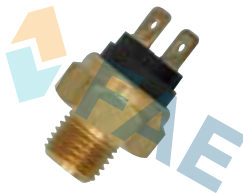

Ref. 36030

Suitable / Reemplaza:

BMW 12 63 2 241 342

6,35 mm

107° - 97°

14x1,5

① Models with Air Conditioned.
Modelos con Aire Acondicionado.
Modèles avec Air Conditionné.
8 car applications.