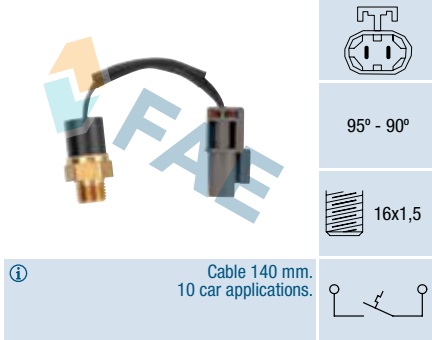

Ref. 37530

Suitable / Reemplaza:
Nissan 21595-60A00

95° - 90°

16x1,5

Cable 140 mm.
10 car applications.

Ref. 37580

Suitable / Reemplaza:
Citroën 96.064.561
Peugeot 1264.26
1264.37
1264.40

97° - 92°