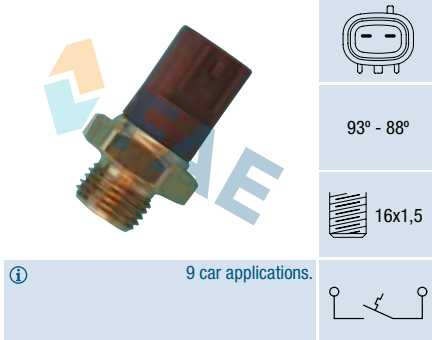

Ref. 36510

Suitable / Reemplaza:

Subaru 25242-KA110
Suzuki 17600-70811
17680-60B00
17680-70B00

93° - 88°

9 car applications.

Ref. 36550

Suitable / Reemplaza:

Toyota 89428-24010