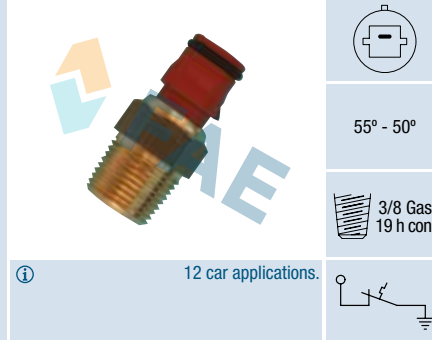

55° - 50°

12 car applications.