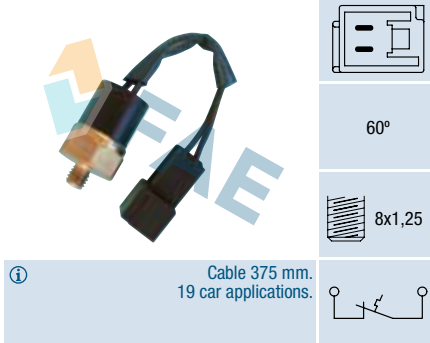

100°

Cable 490 mm.
14 car applications.

Ref. 35910

Suitable / Reemplaza:
Alfa Romeo 60812291
Fiat 7768149

60°

Cable 375 mm.
19 car applications.

Ref. 35950

Suitable / Reemplaza:
Ford E3TZ-10884-A
SW-1784