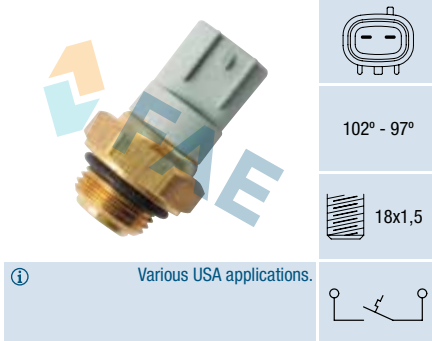

Holden 8942712090
Toyota 89427-12090

55° - 50°

12 car applications.

Ref. 36530

Suitable / Reemplaza:

G.M. 96065720

102° - 97°

Various USA applications.